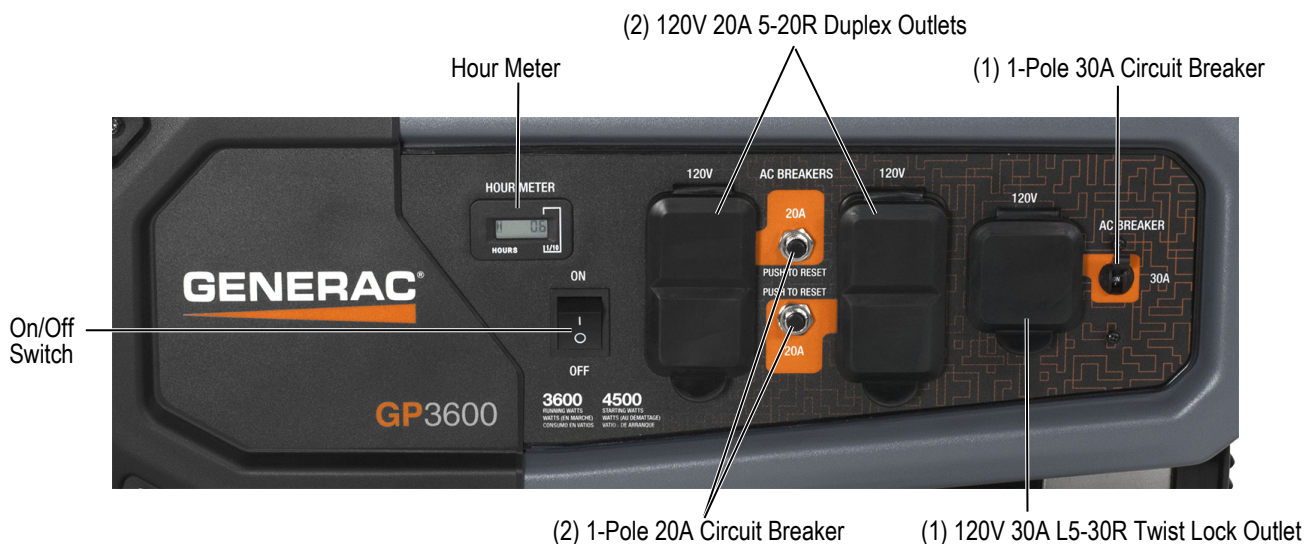

GP3600

GP SERIES Portable Generator

Features

- **PowerRush™ ADVANCED TECHNOLOGY** – Delivers over 40% more starting capacity allowing you to do more with less.*
- **Generac's OHV engine** with splash lubrication provides a long engine life.
- **Low oil level shutdown** automatically safeguards engine from damage.
- **Large capacity steel fuel tank** with incorporated fuel gauge provides durability and long run time.
- **1" steel tube cradle** for added durability and strength.
- **Heavy duty, never-flat wheels** allow for easy portability (wheel kit included).
- **Fold down handle** for sturdy portability and compact storage (handle included).

*Increases electrical current upon demand above rated output when starting electric motors

Model 7677-0 UPC: 696471074574
(49-State)

Model 7678-0 UPC: 696471074581
(50-State)

AC Rated Output Running Watts 3600
AC Maximum Output Starting Watts 4500

Control Panel

GP3600

Specifications

Model (Configuration)	7677-0 (49 State) 7678-0 (50 State)
AC Rated Output Running Watts	3600
AC Maximum Output Starting Watts	4500
Rated AC Voltage	120 VAC
Rated AC Frequency	60 Hz
Rated 120 VAC Amperage	30A
Max 120 VAC Amperage	37.5
Engine Displacement	212cc
Engine Type	OHV
Engine RPM	3600
Recommended Oil	10W-30 / SAE 30
Oil Capacity qt (L)	0.63 (0.6)
Lubrication Method	Splash
Automatic Voltage Regulation (AVR)	Yes
Choke Location	On Engine
Fuel Shut Off	On Fuel Tank
Starting Method	Recoil Pull Start
Low Oil Shutdown	Yes

Neutral Bonded to Ground	No
Floating Neutral	Yes
Start Switch Type	On/Off
Start Switch Location	On Control Panel
Fuel Gauge	Yes
Fuel Tank Capacity gal (L)	3.7 (14)
Run Time at 50% (Hours)	9.3
Handle Style	Single Folding
Wheel Type	8" Never Flat
Warranty- Residential	3 Year Limited
Warranty- Commercial	1 Year Limited
Included	Engine oil, oil funnel, handle and wheel kit, and owner's manual